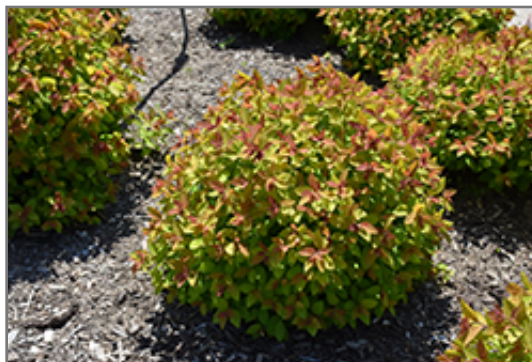

Double Play Big Bang Spirea
Photo courtesy of NetPS Plant Finder