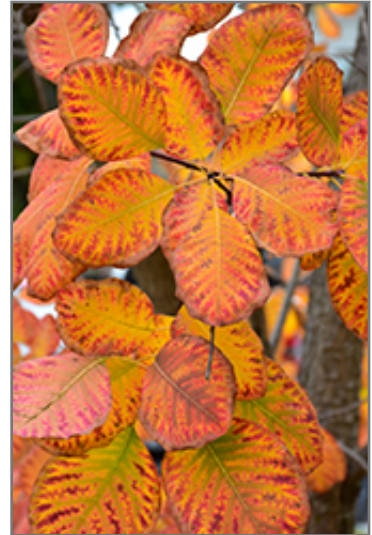

Ward's

- Accent
- Hedges/Screening

Planting & Growing

American Smoketree will grow to be about 20 feet tall at maturity, with a spread of 20 feet. It has a low canopy with a typical clearance of 3 feet from the ground, and is suitable for planting under power lines. It grows at a medium rate, and under ideal conditions can be expected to live for 60 years or more.

This tree does best in full sun to partial shade. It is very adaptable to both dry and moist locations, and should do just fine under average home landscape conditions. It is not particular as to soil type, but has a definite preference for alkaline soils. It is highly tolerant of urban pollution and will even thrive in inner city environments. This species is native to parts of North America.

* This is a 'special order' plant - contact store for details

*American Smoketree in fall
Photo courtesy of NetPS Plant Finder*