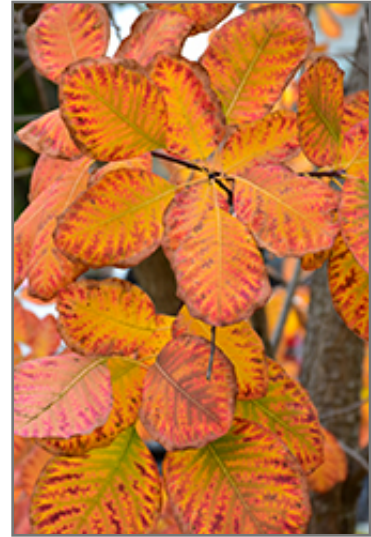

Ward's

- Accent
- Hedges/Screening

Planting & Growing

American Smoketree will grow to be about 20 feet tall at maturity, with a spread of 20 feet. It has a low canopy with a typical clearance of 3 feet from the ground, and is suitable for planting under power lines. It grows at a medium rate, and under ideal conditions can be expected to live for 60 years or more.

This tree does best in full sun to partial shade. It is very adaptable to both dry and moist locations, and should do just fine under average home landscape conditions. It is not particular as to soil type, but has a definite preference for alkaline soils. It is highly tolerant of urban pollution and will even thrive in inner city environments. This species is native to parts of North America.

* This is a 'special order' plant - contact store for details

*American Smoketree in fall
Photo courtesy of NetPS Plant Finder*