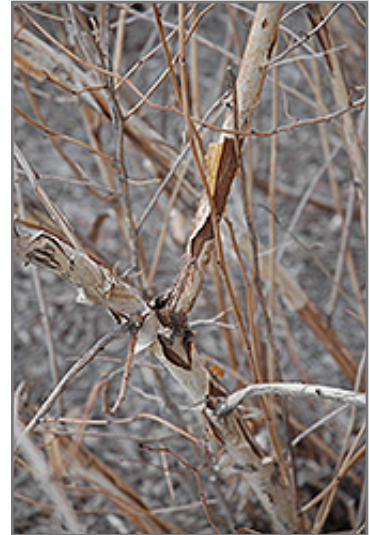

Ward's

- Accent
- Mass Planting
- Hedges/Screening
- General Garden Use

Planting & Growing

Diablo Ninebark will grow to be about 8 feet tall at maturity, with a spread of 8 feet. It has a low canopy, and is suitable for planting under power lines. It grows at a medium rate, and under ideal conditions can be expected to live for approximately 30 years.

This shrub does best in full sun to partial shade. It is very adaptable to both dry and moist locations, and should do just fine under average home landscape conditions. It is not particular as to soil type or pH. It is highly tolerant of urban pollution and will even thrive in inner city environments. This is a selection of a native North American species.

Diablo Ninebark bark
Photo courtesy of NetPS Plant Finder